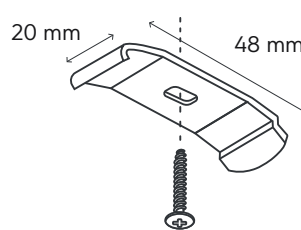

Child safety - chain
RC-GRL-28-SAUG-00

Child safety - cord
LC157

Cord weight
VZV000XX

Chains
RV00063, RC163/RC-GR-M,
RV00112, RV00061

Wand control

Opening, closing and tilting the vanes will be all controlled using the wand. Available with L10 and R10 controls sides only.

VZV00029

VZV00030

VZV00031

Headrail

Width (A) - 45,5 mm
Height (B) - 24,8 mm
Weight - 0,4 kg/m

Brackets

Ceiling bracket
(standard)
VZV00005 (white)
VZV00080 (anthracite)
VZV00081 (black)

Wall bracket
(additional surcharge)
VZV00007 (white)
VZV00008 (metal)