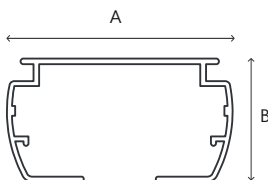

Child safety - chain
RC-GRL-28-SAUG-00

Child safety - cord
LC157

Cord weight
VZV000XX

Chains
RV00063, RC163/RC-GR-M,
RV00112, RV00061

Wand control

Opening, closing and tilting the vanes will be all controlled using the wand. Available with L10 and R10 controls sides only.

VZV00029

VZV00030

VZV00031

Headrail

Width (A) - 45,5 mm
Height (B) - 24,8 mm
Weight - 0,4 kg/m

Brackets

Ceiling bracket
(standard)
VZV00005 (white)
VZV00080 (anthracite)
VZV00081 (black)

Wall bracket
(additional surcharge)
VZV00007 (white)
VZV00008 (metal)

Blind width, m	iki 1,20	1,201-2,00	2,001-2,80	2,801-3,50	3,501-4,50
Number of brackets, pcs.	2	3	4	5	6

Fabrics

Fabric code	Colour
WHISPER-30	White
WHISPER-31	Milky White
WHISPER-32	Light Grey
WHISPER-33	Anthracite