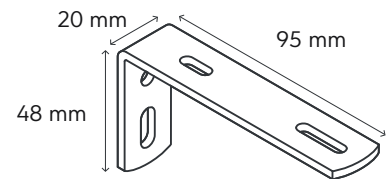

Child safety - chain
RC-GRL-28-SAUG-00

Child safety - cord
LC157

Cord weight
VZV000XX

Chains
RV00063, RC163/RC-GR-M,
RV00112, RV00061

Wand control

Opening, closing and tilting the vanes will be all controlled using the wand. Available with L10 and R10 controls sides only.

VZV00029

VZV00030

VZV00031

Headrail

Width (A) - 45,5 mm
Height (B) - 24,8 mm
Weight - 0,4 kg/m

Brackets

Ceiling bracket
(standard)
VZV00005 (white)
VZV00080 (anthracite)
VZV00081 (black)

Wall bracket
(additional surcharge)
VZV00007 (white)
VZV00008 (metal)